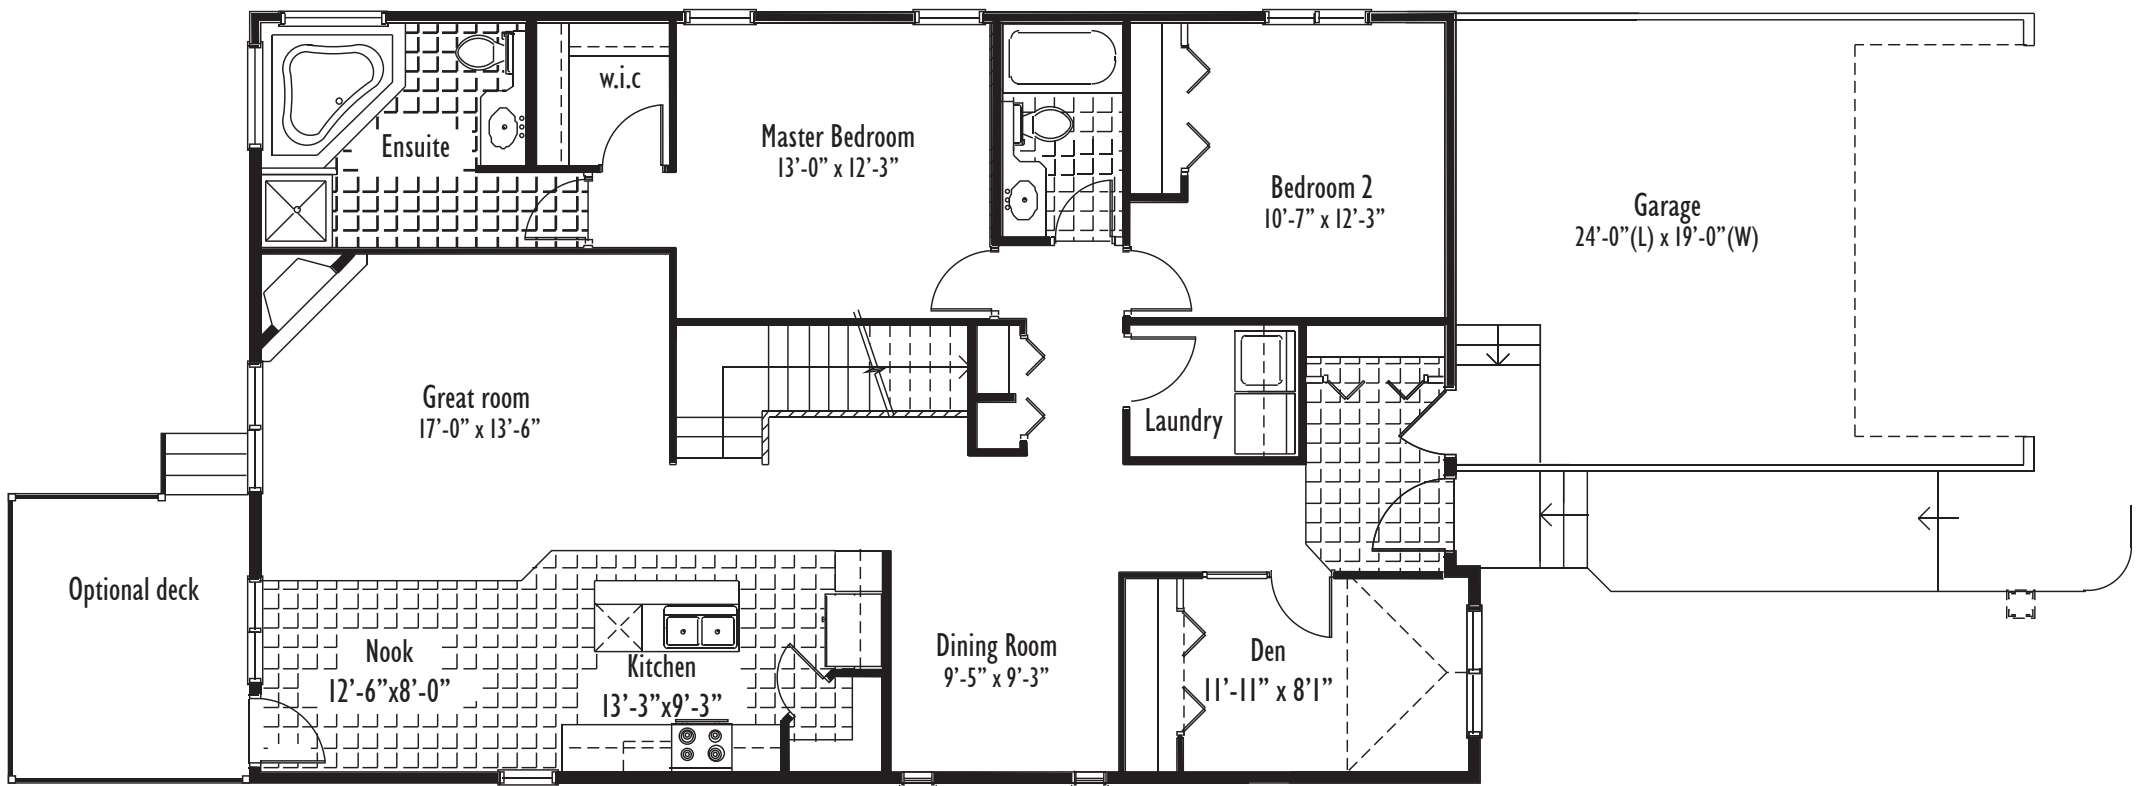

Baressa
 1,609 sq. ft.
 32' Pocket

Bungalow

Main Floor Plan - 1,609 sq. ft.