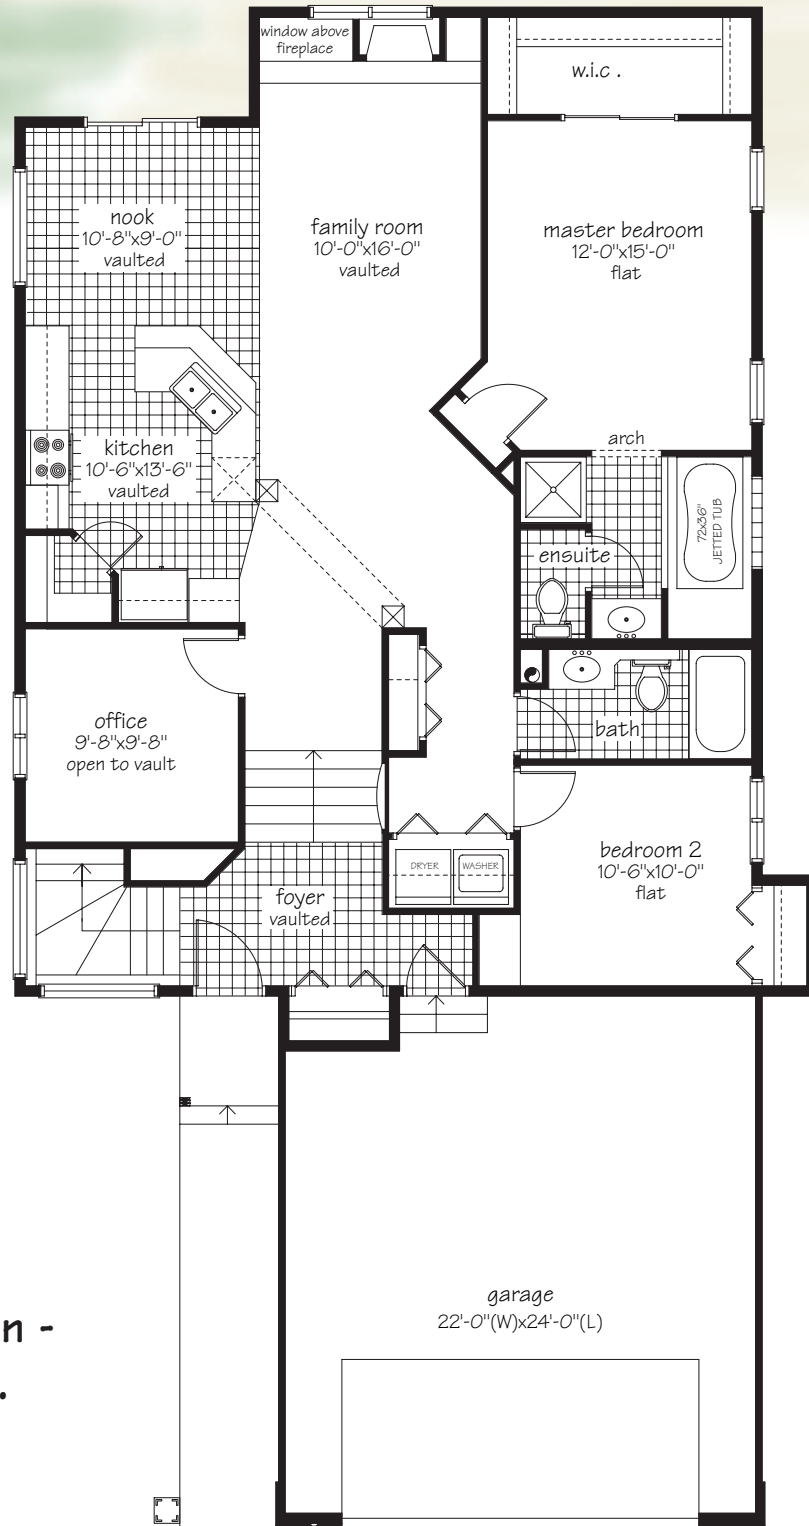

# Barletta II

1,504 sq. ft.  
34' Pocket

# Bi-Level

Main Floor Plan -  
1,504 sq. ft.