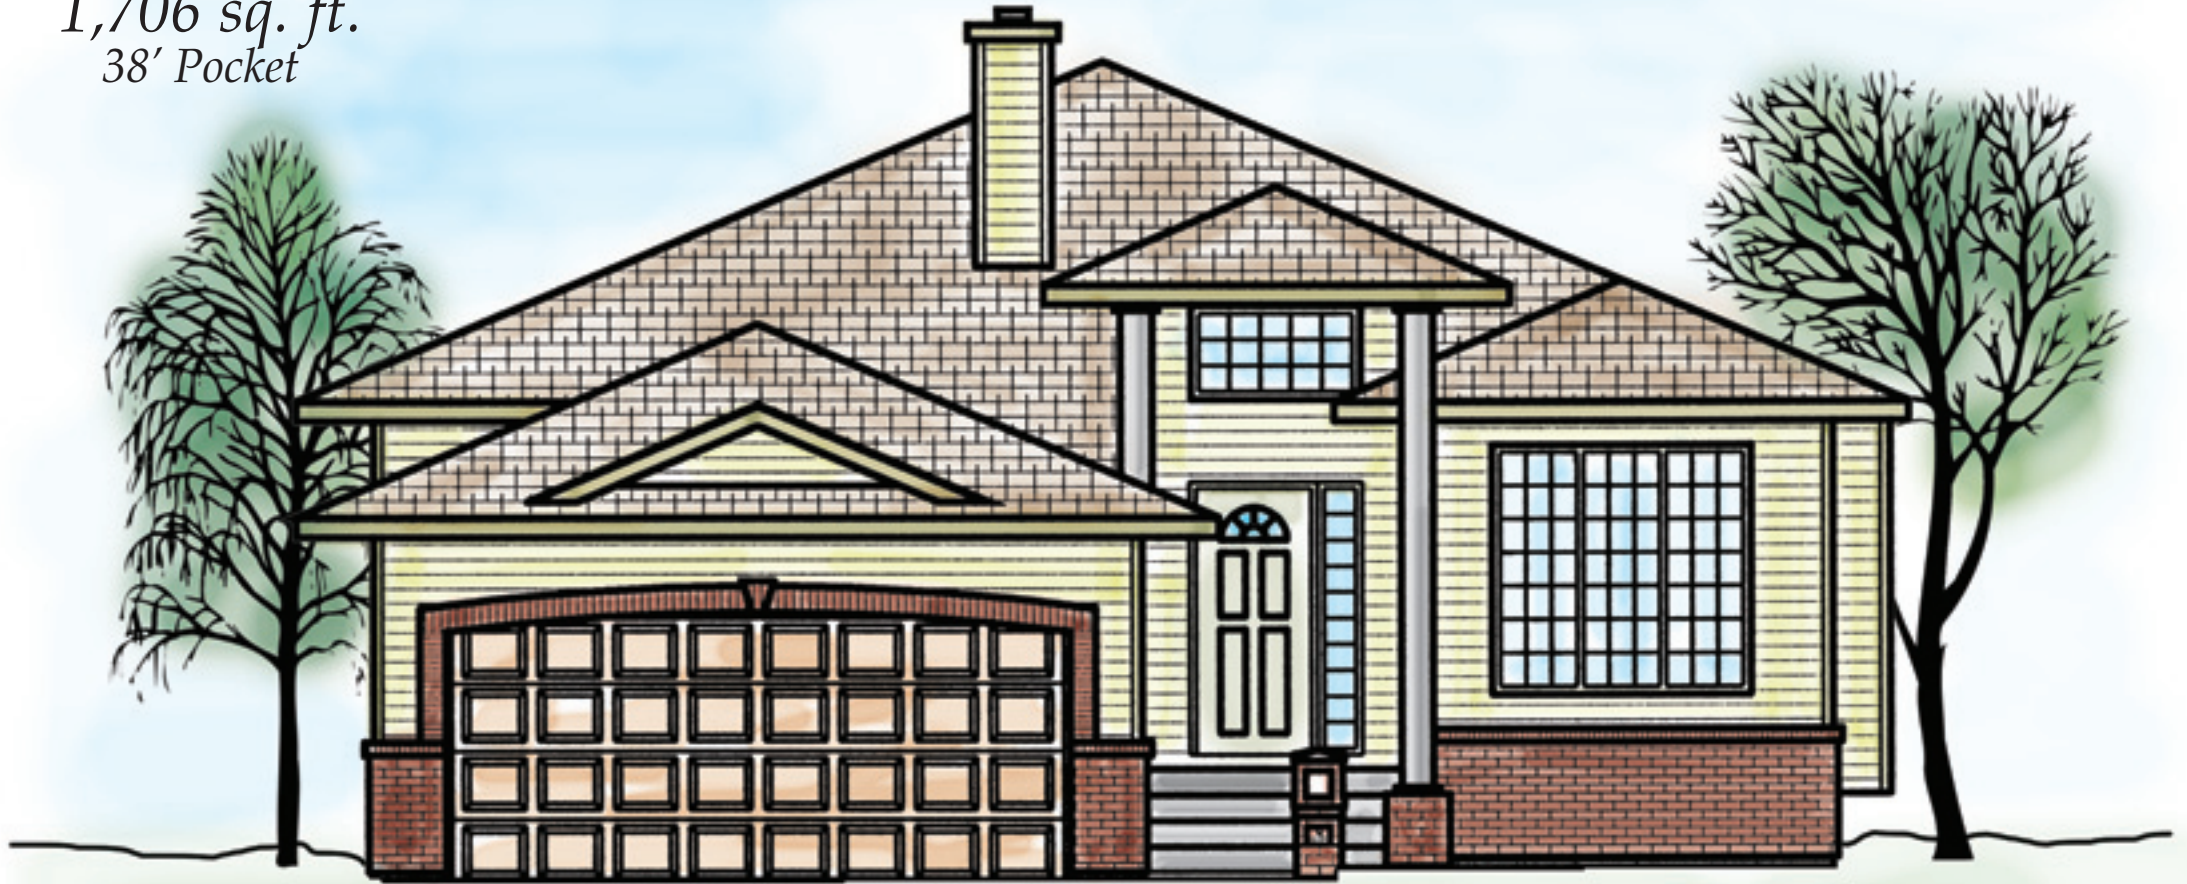

Bellagio

1,706 sq. ft.
38' Pocket

Bungalow

Main Floor Plan - 1,706 sq. ft.