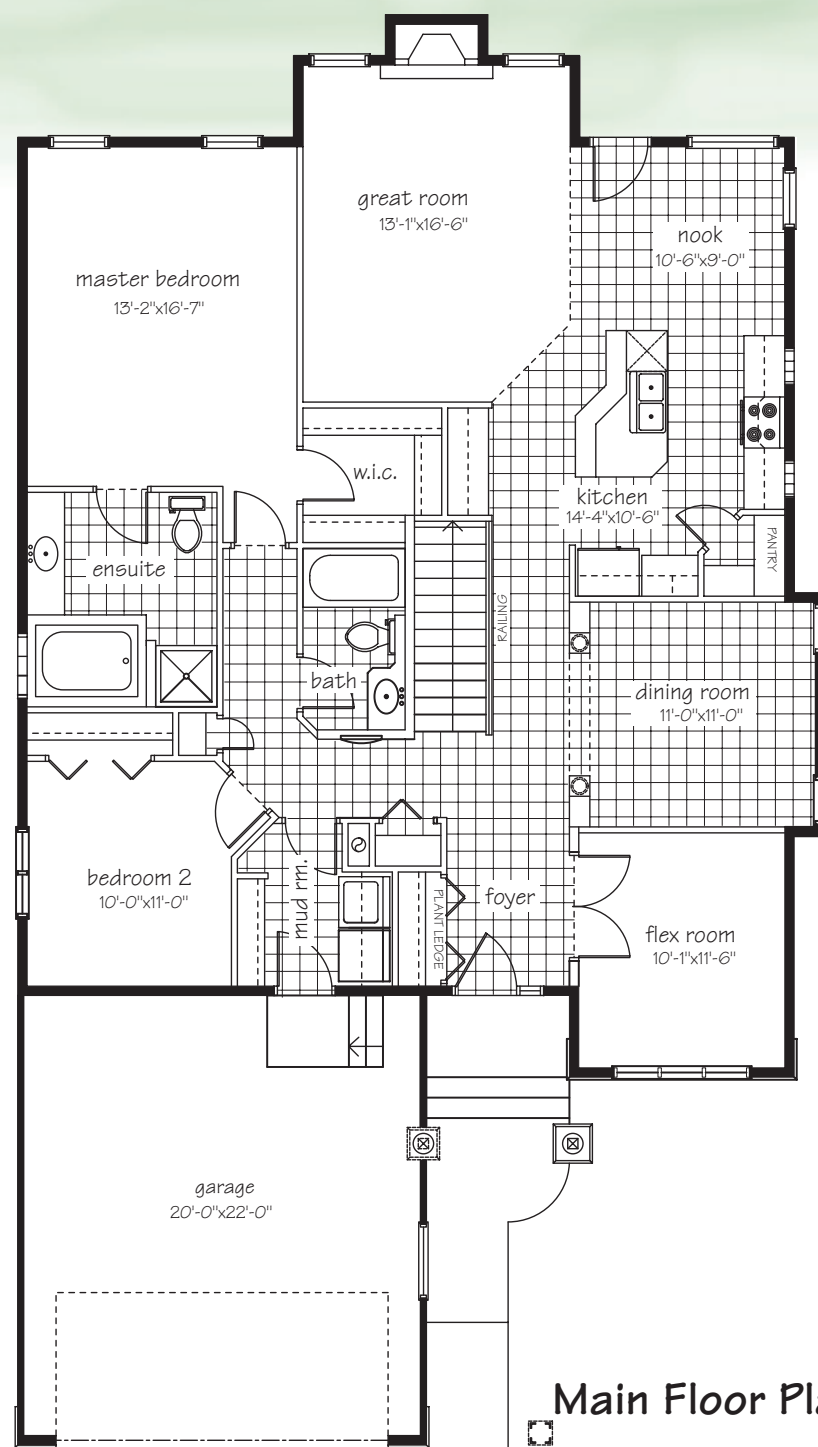

Bellagio

1,706 sq. ft.
38' Pocket

Bungalow

Main Floor Plan - 1,706 sq. ft.