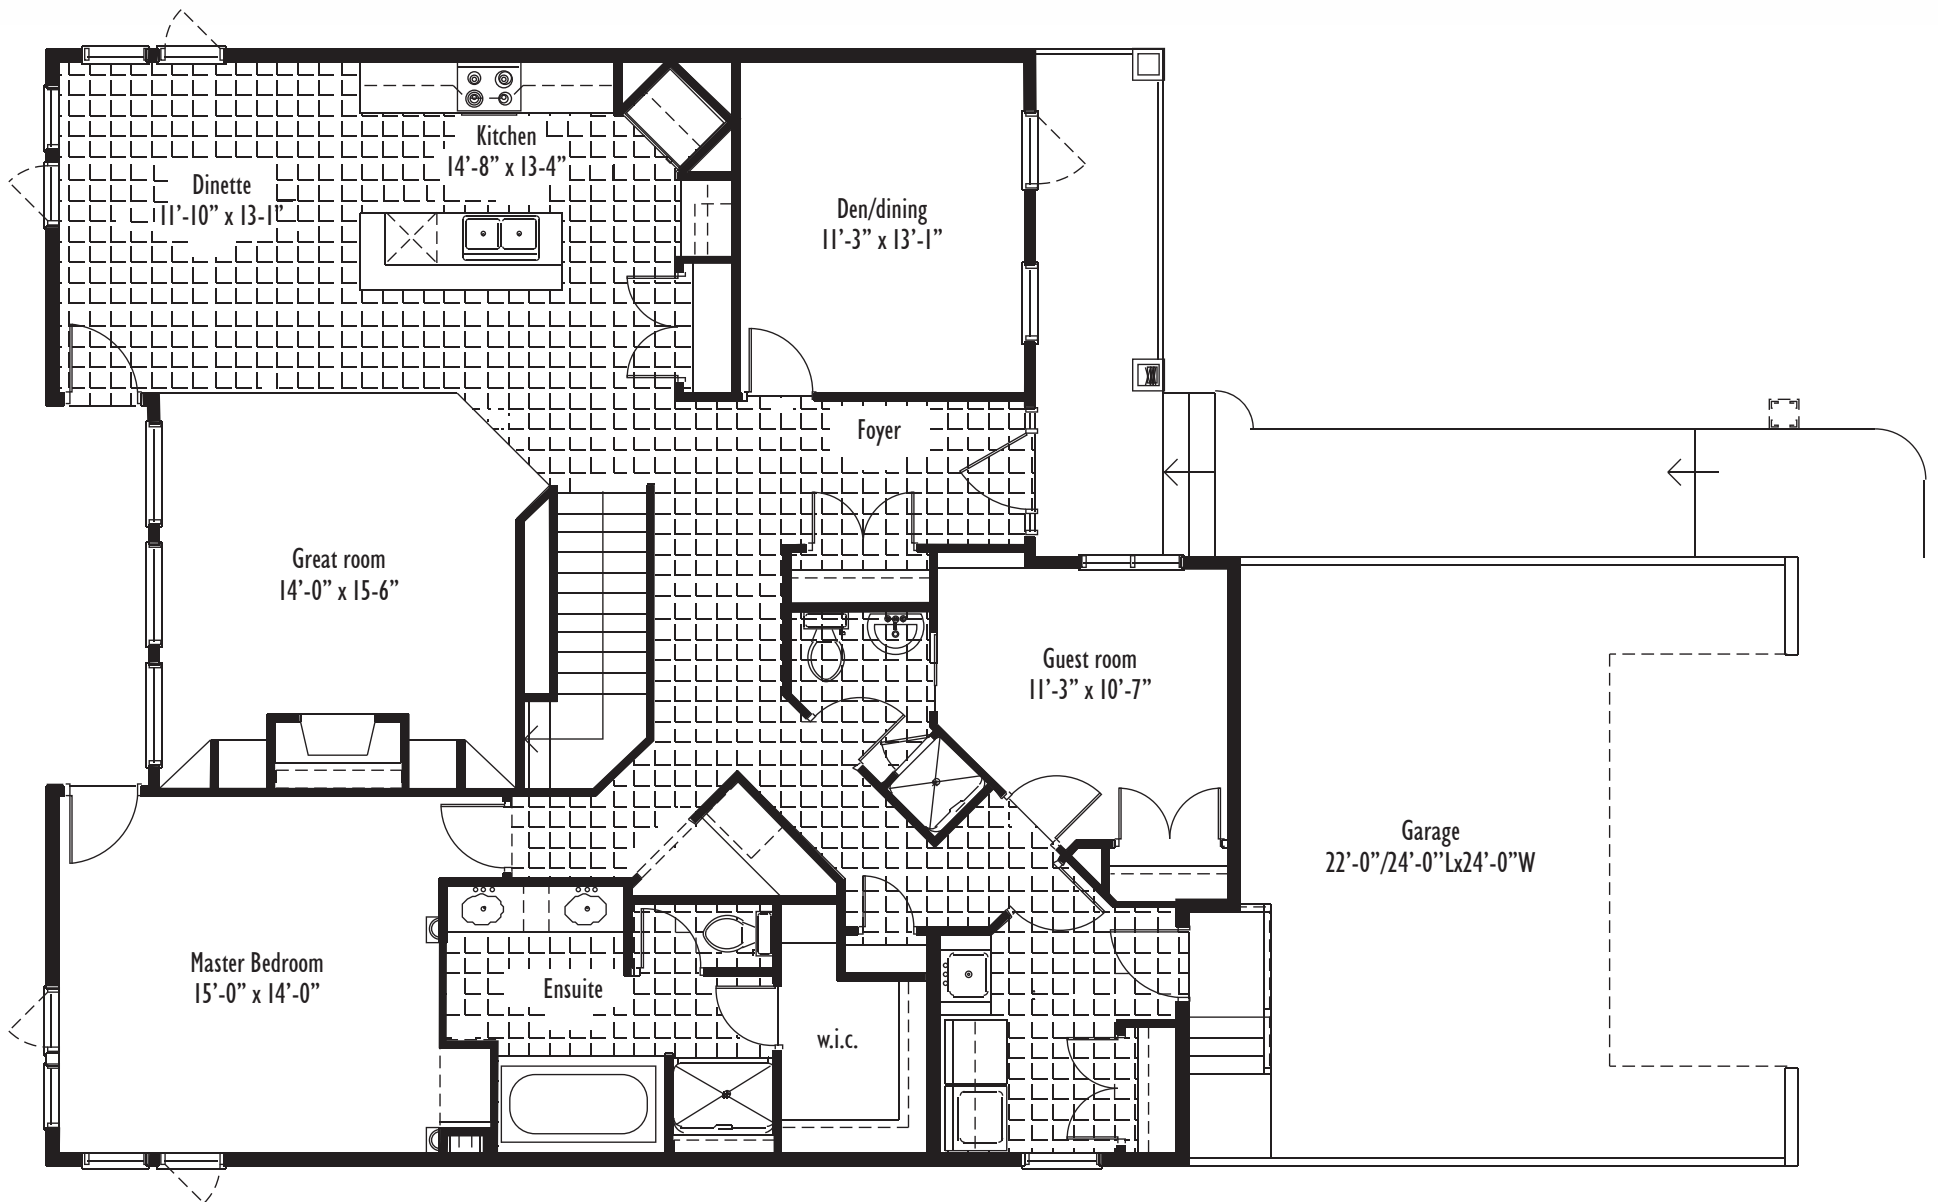

Berceto I

1828 sq. ft.
44' Pocket

Bungalow

Main Floor Plan - 1828 sq. ft.

MONTORIO
HOMES LTD.