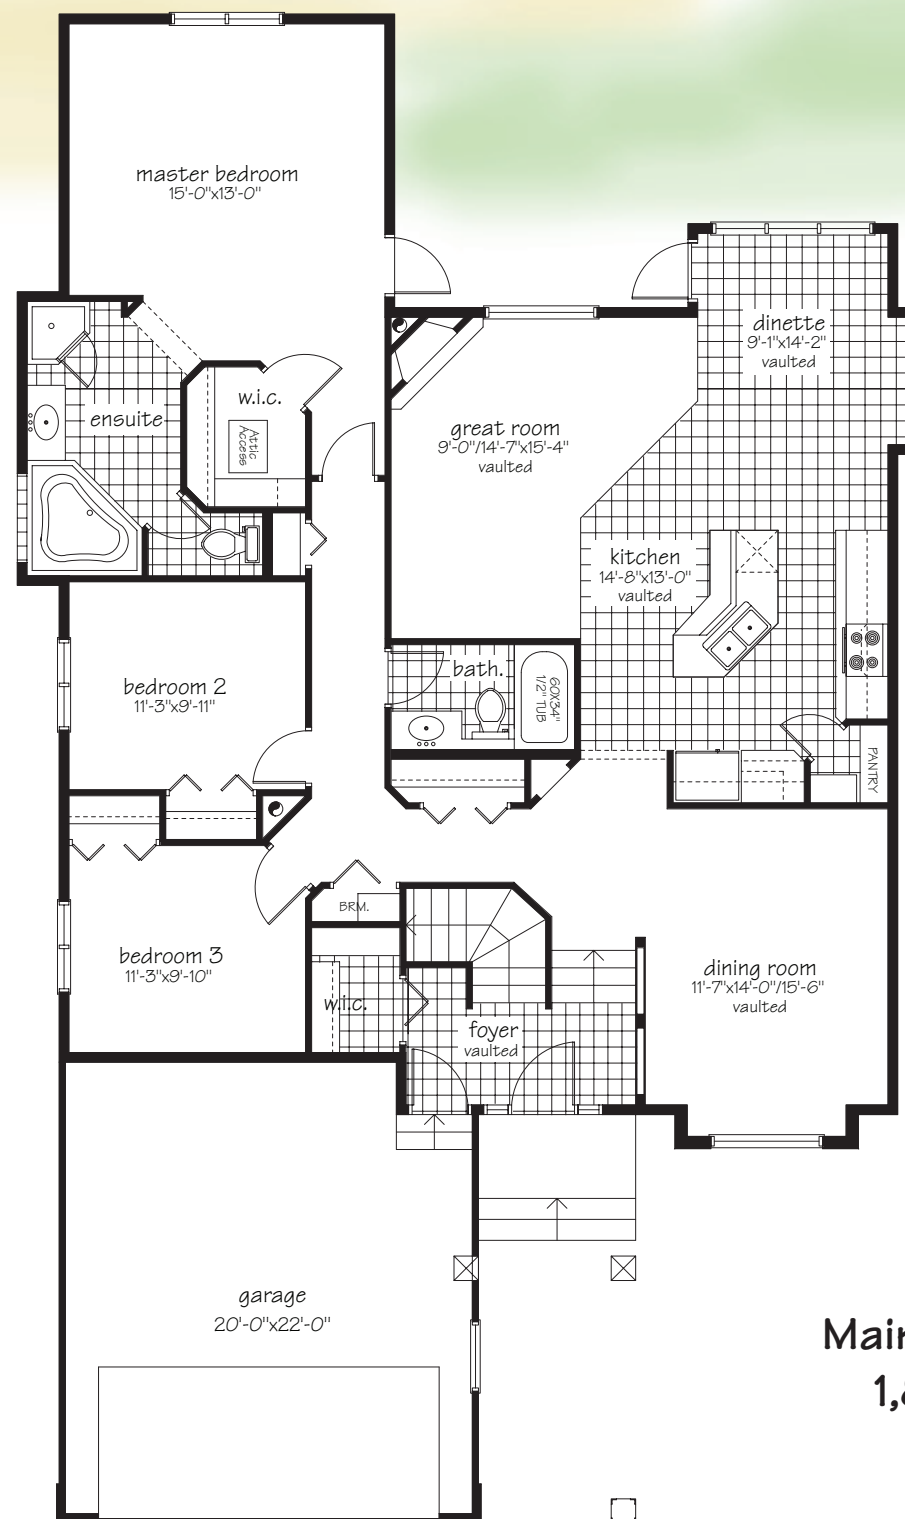

# Budoni

1,812 sq. ft.  
42' Pocket

# Bi-Level

Main Floor Plan -  
1,812 sq. ft.