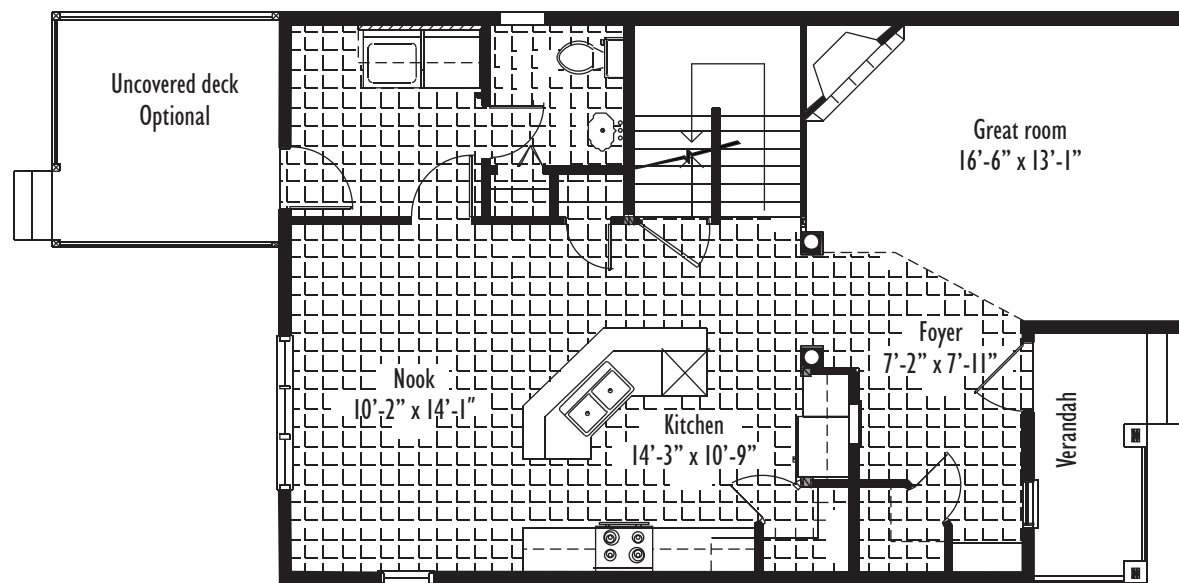

*Capana*  
1701 sq. ft.  
25' Pocket

*Two Storey*

Upper Floor Plan - 778 sq. ft.

Main Floor Plan - 923 sq. ft.

**MONTORIO**  
**HOMES LTD.**