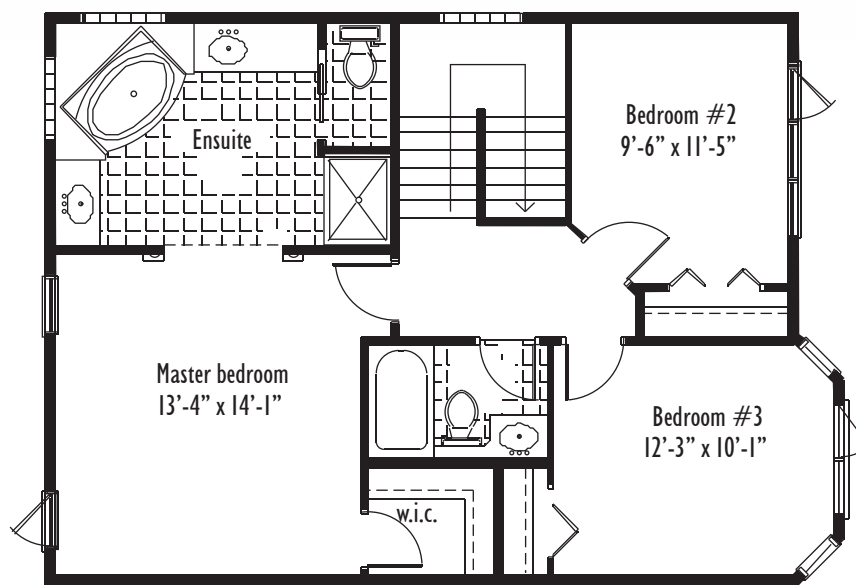

*Capana*  
1701 sq. ft.  
25' Pocket

*Two Storey*

Upper Floor Plan - 778 sq. ft.

Main Floor Plan - 923 sq. ft.

**MONTORIO**  
**HOMES LTD.**