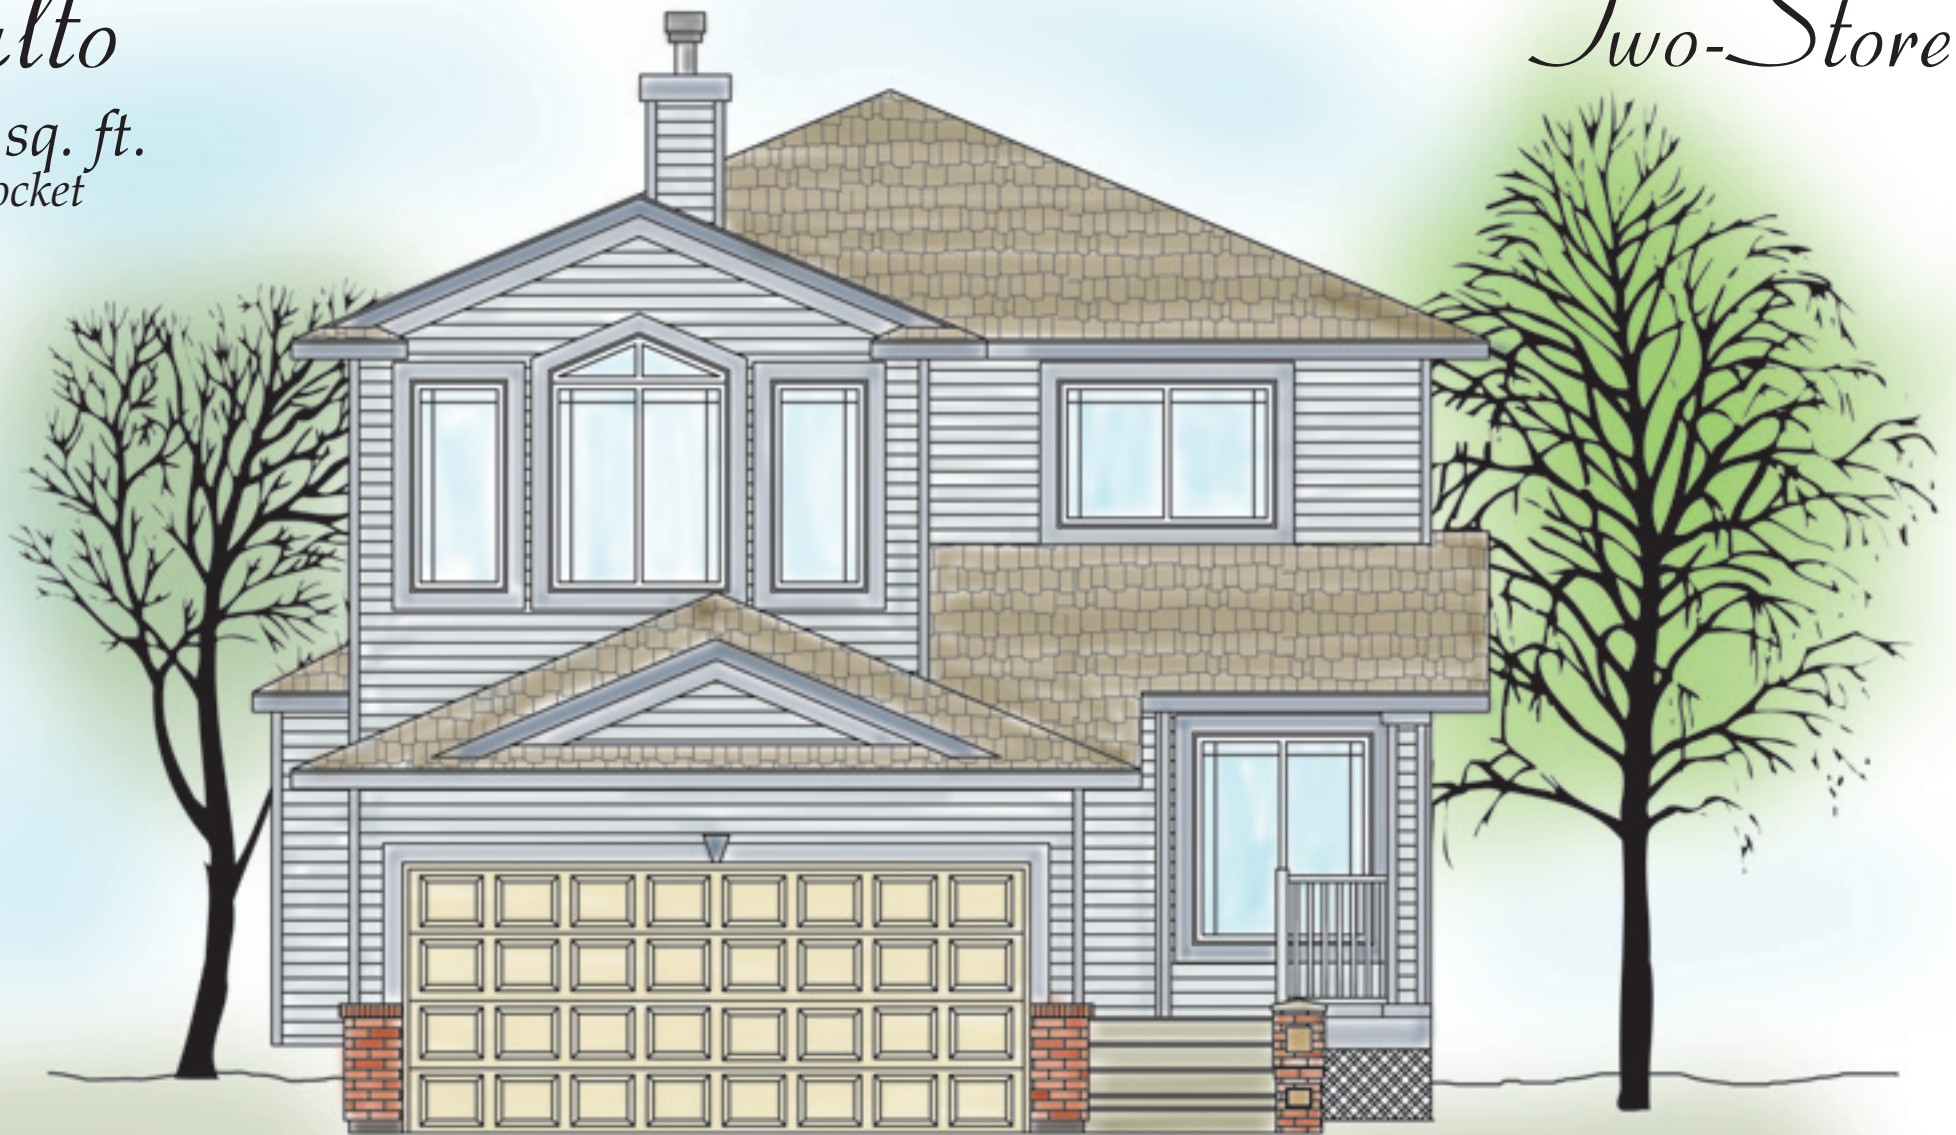

Rialto

2,126 sq. ft.
28' Pocket

Two-Storey

Main Floor Plan - 1,038 sq. ft.

Upper Floor Plan - 1,088 sq. ft.