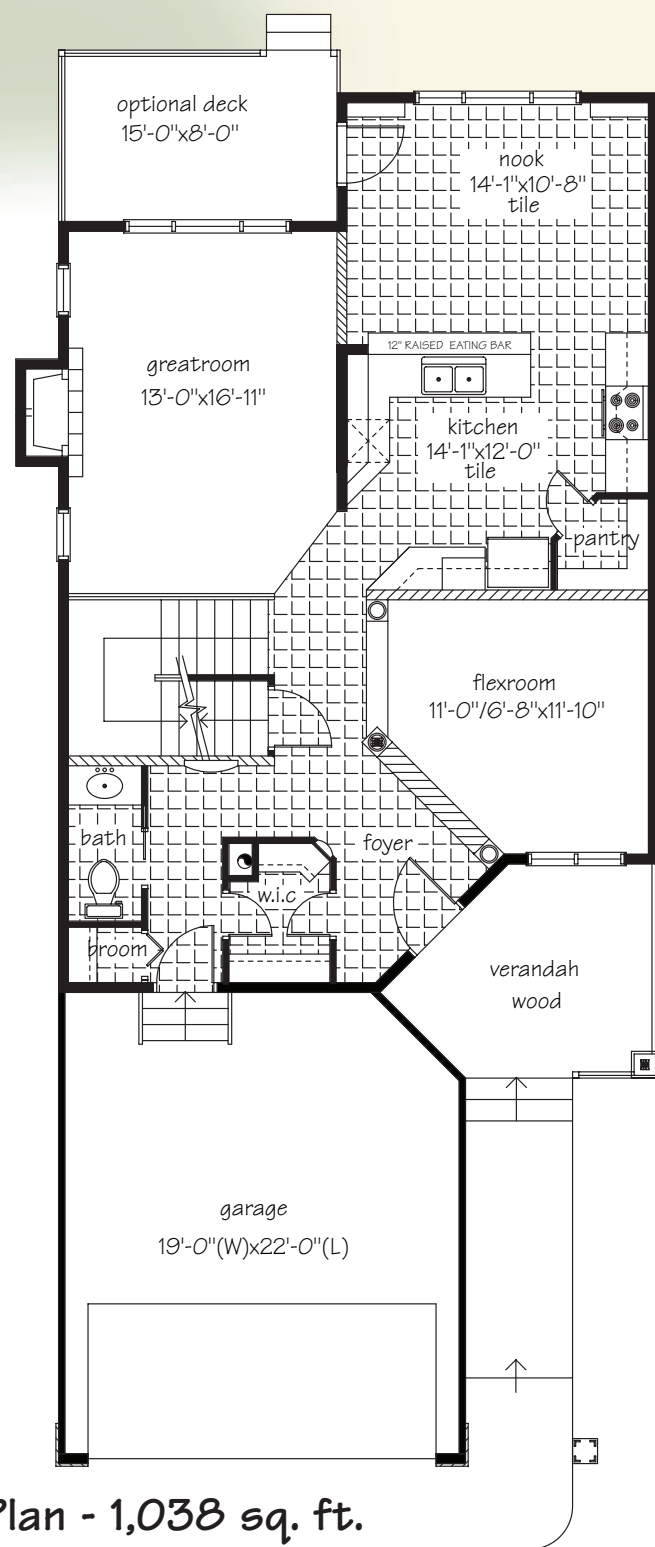

Rialto

2,126 sq. ft.
28' Pocket

Two-Storey

Main Floor Plan - 1,038 sq. ft.

Upper Floor Plan - 1,088 sq. ft.