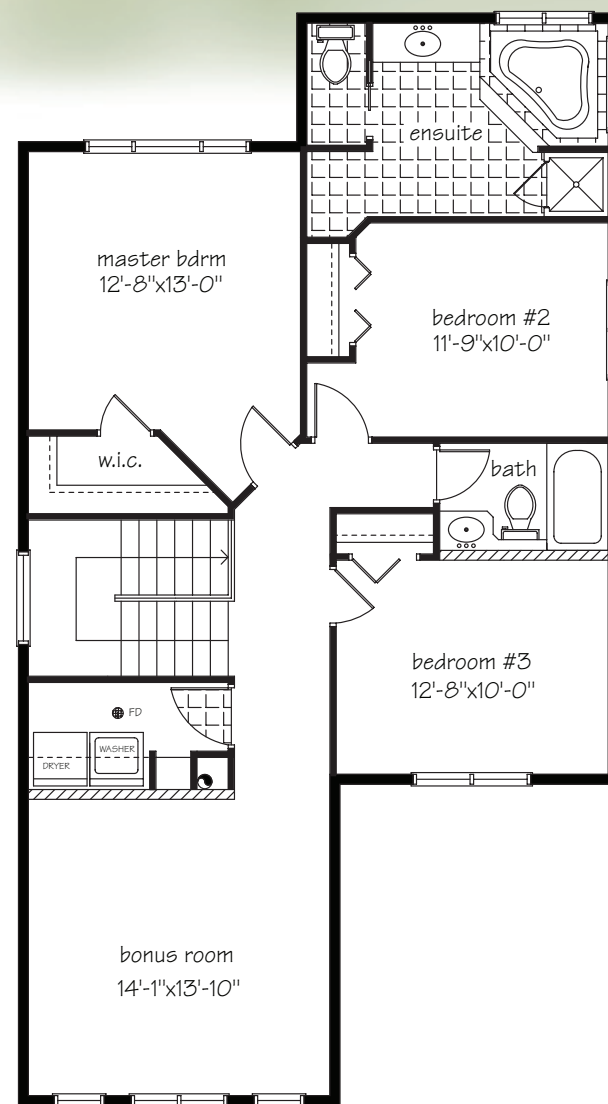

Rialto

2,126 sq. ft.
28' Pocket

Two-Storey

Main Floor Plan - 1,038 sq. ft.

Upper Floor Plan - 1,088 sq. ft.