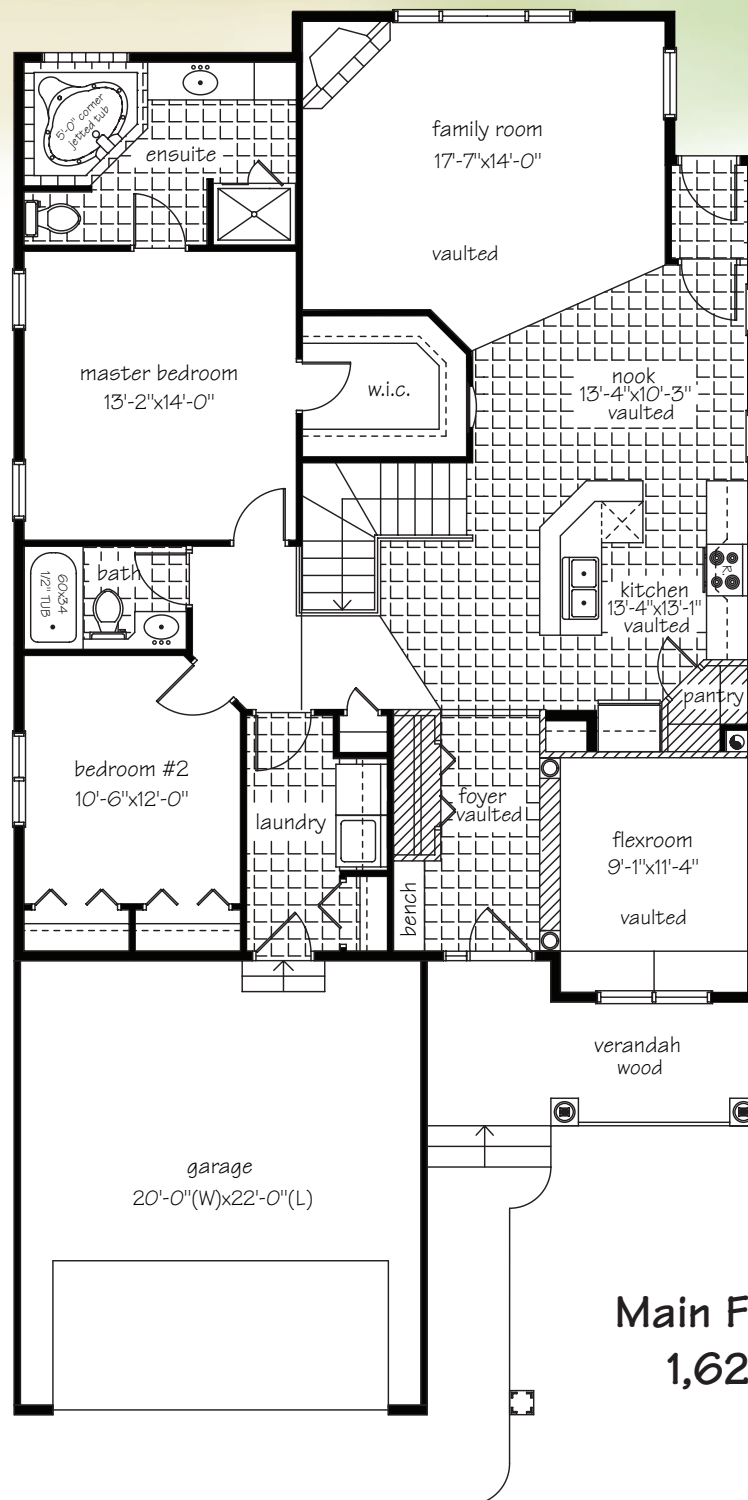

Riva III

1,621 sq. ft.
36' Pocket

Bungalow

Main Floor Plan -
1,621 sq. ft.

MONTORIO
HOMES LTD.