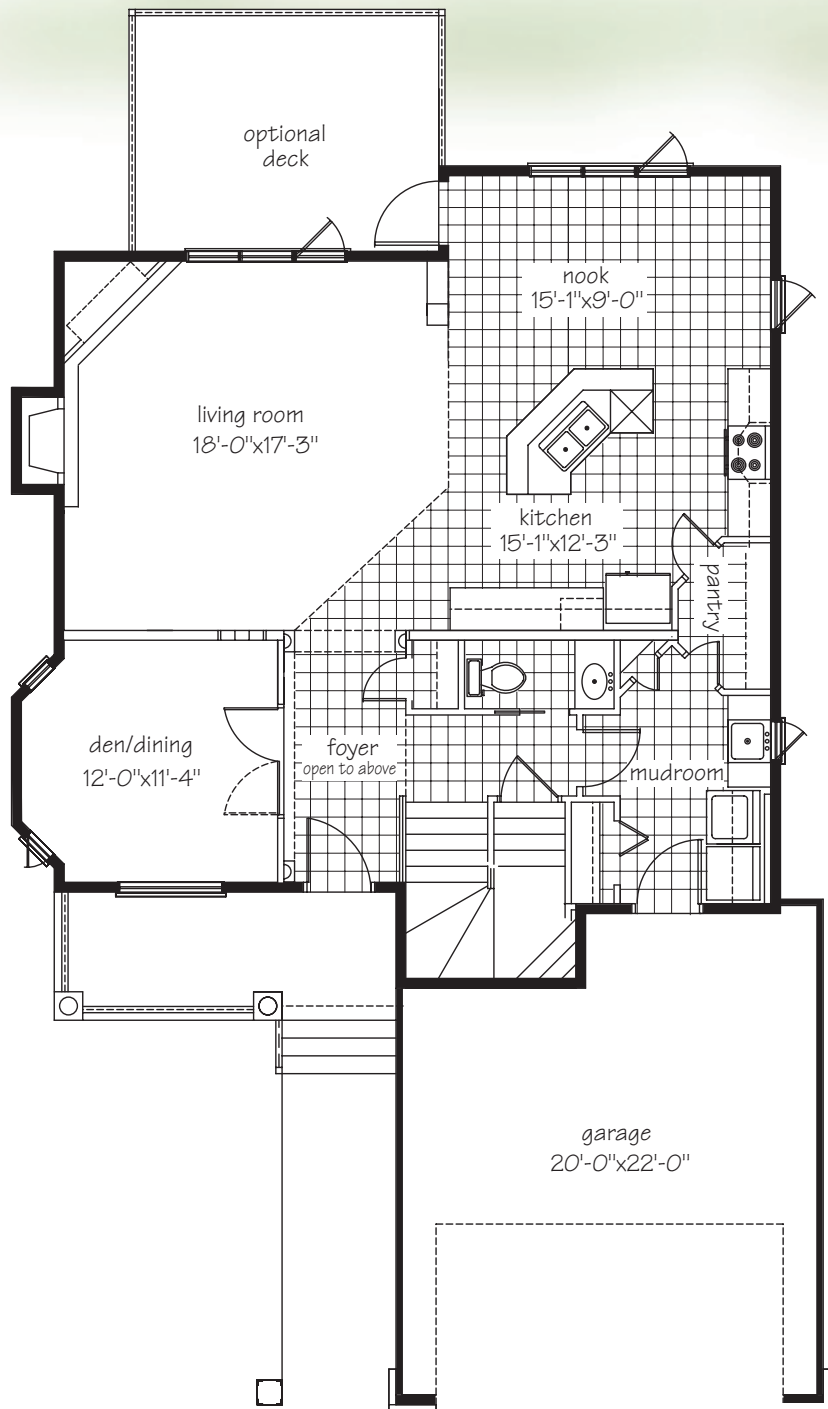

Stollery 2005

2,356 sq. ft.
36' Pocket

Two-Storey

Main Floor Plan - 1,149 sq. ft.

Upper Floor Plan - 1,207 sq. ft.