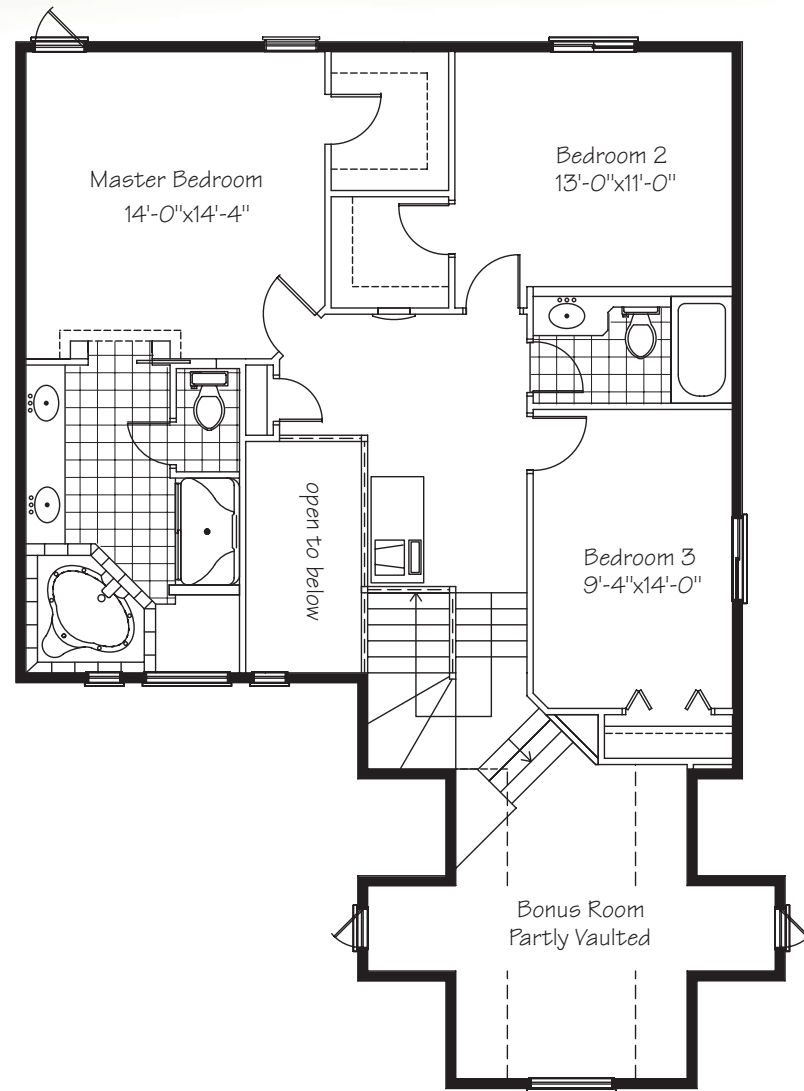

Stollery 2005

2,356 sq. ft.
36' Pocket

Two-Storey

Main Floor Plan - 1,149 sq. ft.

Upper Floor Plan - 1,207 sq. ft.