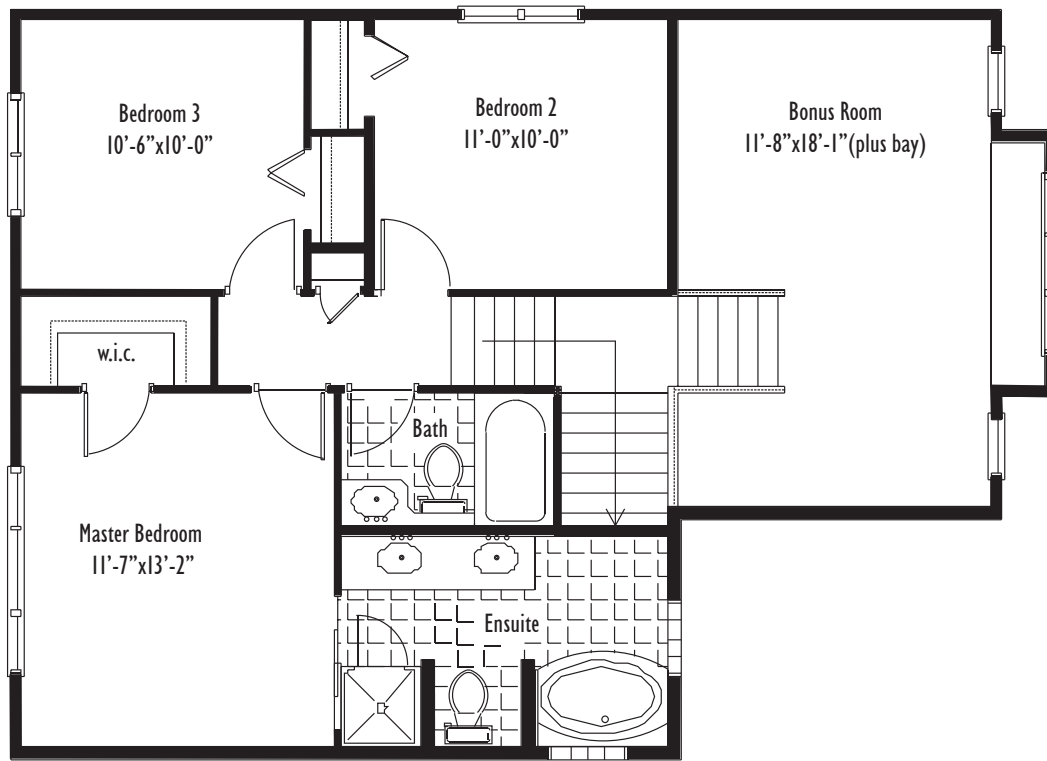

*Joscana*  
1690 sq. ft.  
28' Pocket

*Two Storey*

Upper Floor Plan - 905 sq.ft

Main Floor Plan - 785 sq.ft.

**MONTORIO**  
**HOMES LTD.**