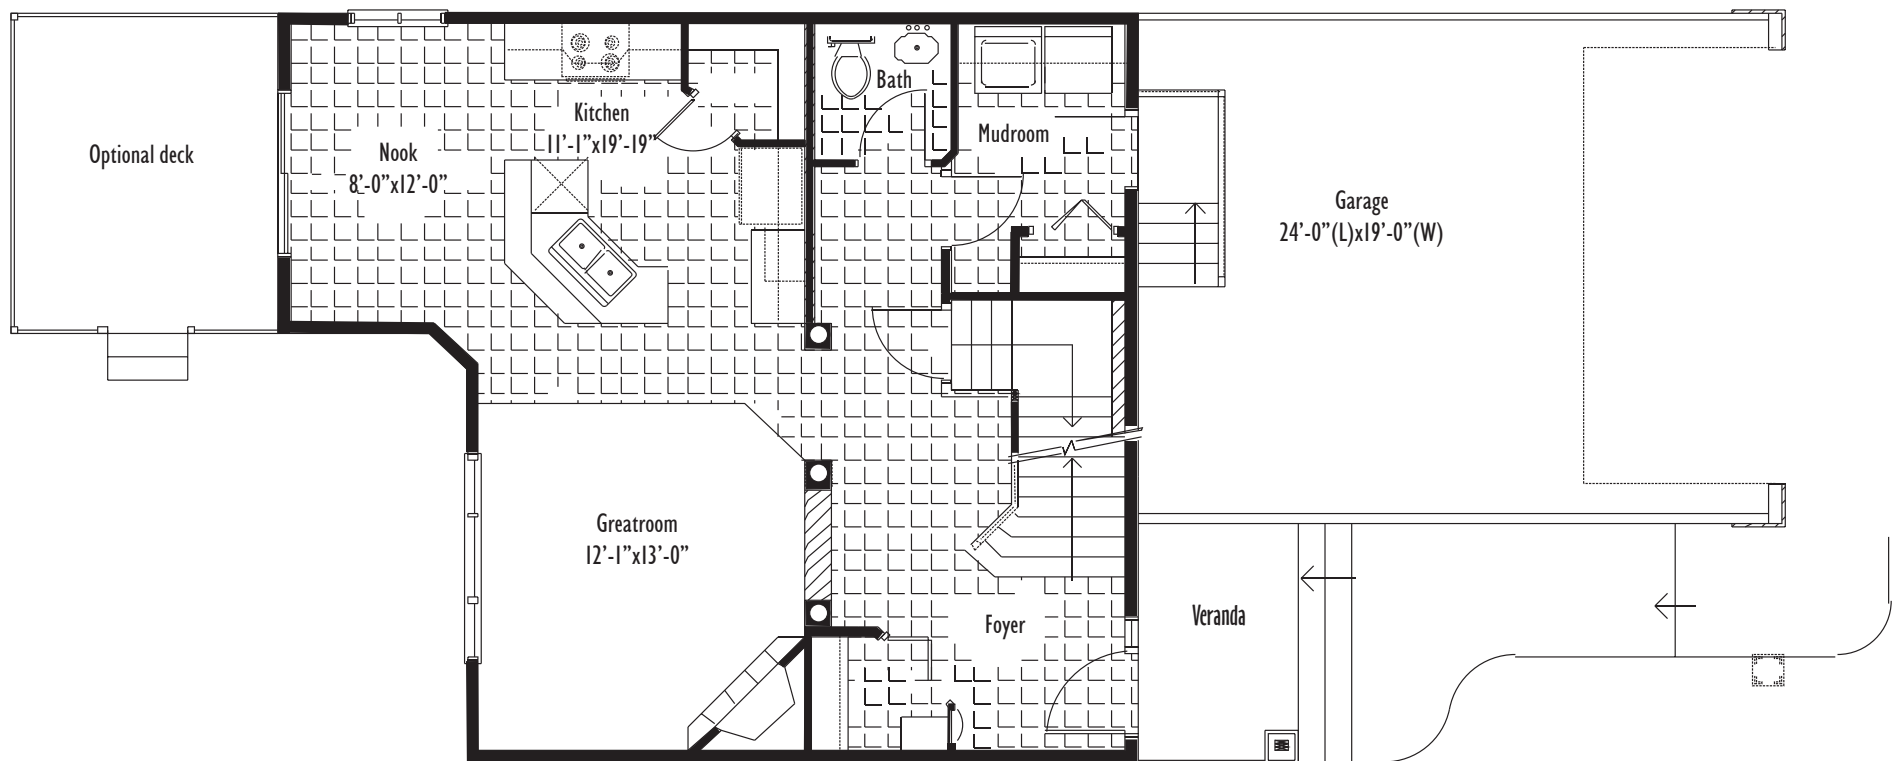

*Joscana*  
1690 sq. ft.  
28' Pocket

*Two Storey*

Upper Floor Plan - 905 sq.ft

Main Floor Plan - 785 sq.ft.

**MONTORIO**  
**HOMES LTD.**