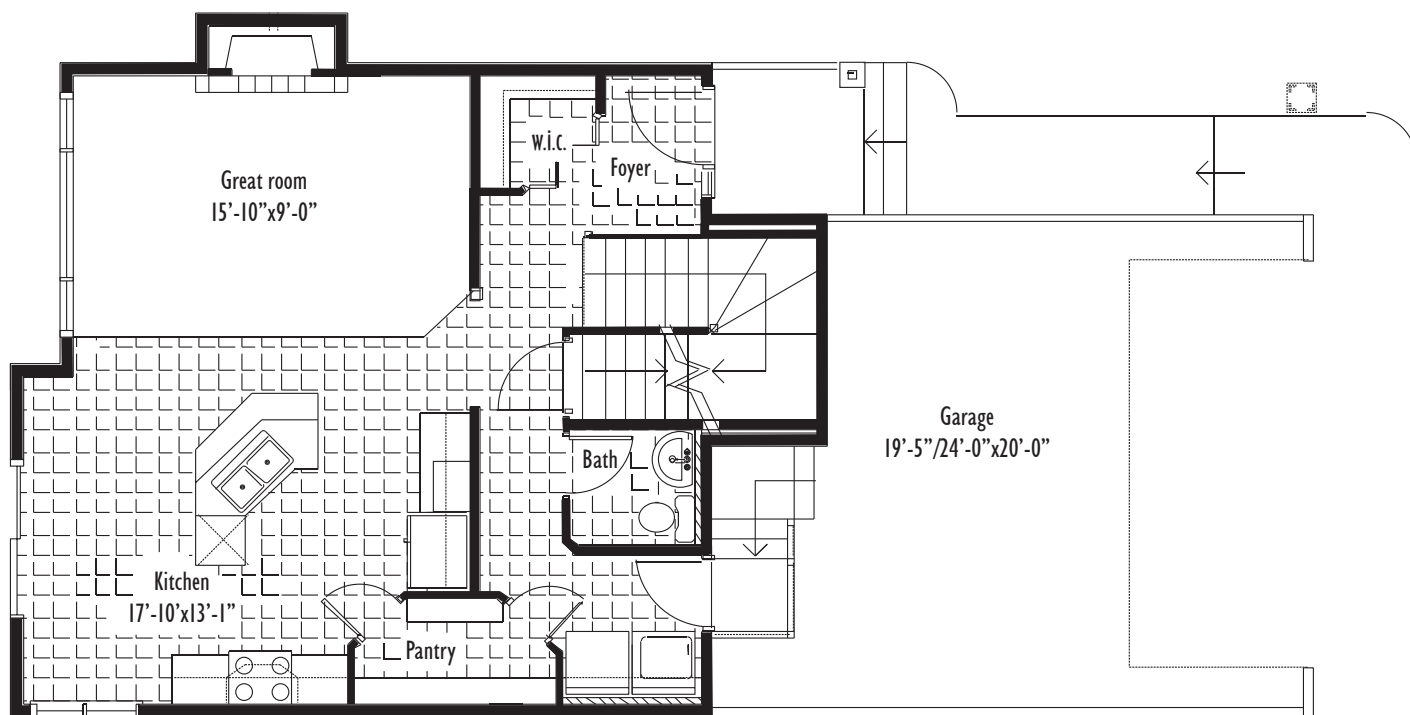

*Toulara*  
 1638 sq. ft.  
 26' Pocket plus

*Two Storey*

Upper Floor Plan - 891 sq.ft.

Main Floor Plan - 747 sq.ft.