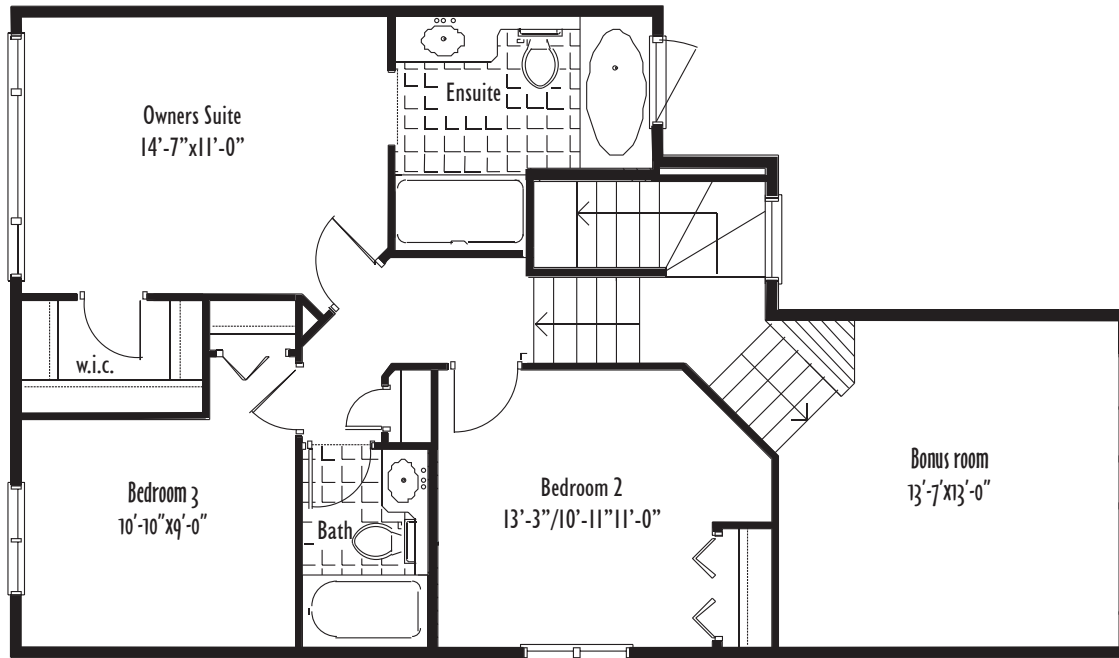

*Toulara*  
 1638 sq. ft.  
 26' Pocket plus

*Two Storey*

Upper Floor Plan - 891 sq.ft.

Main Floor Plan - 747 sq.ft.