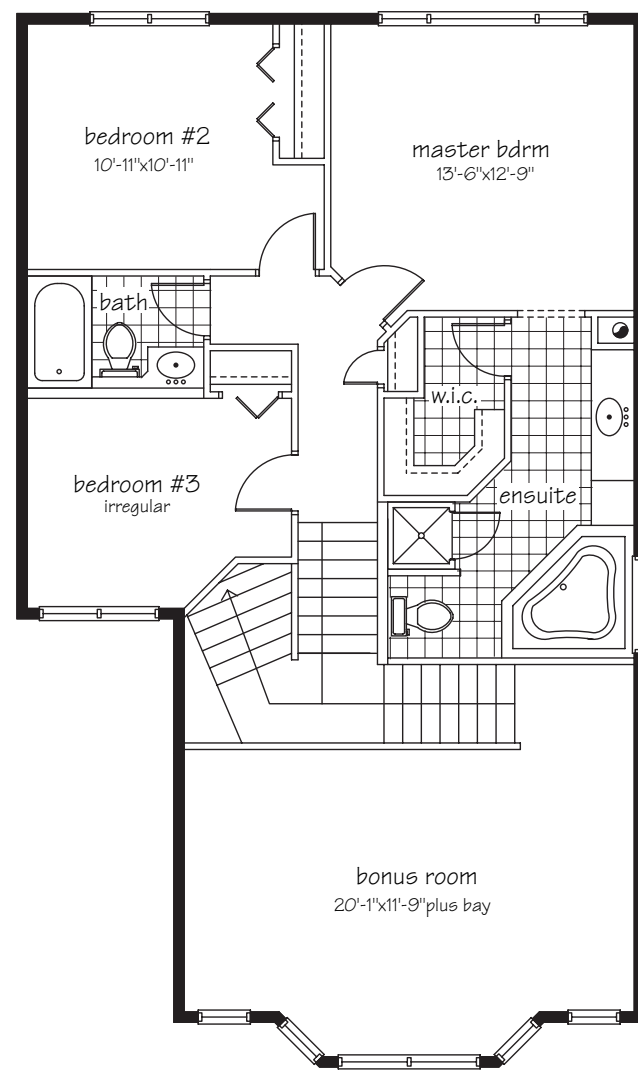

Tuscany II

2,025 sq. ft.
28' Pocket

Two-Storey

Main Floor Plan - 945 sq. ft.

Upper Floor Plan - 1,080 sq. ft.