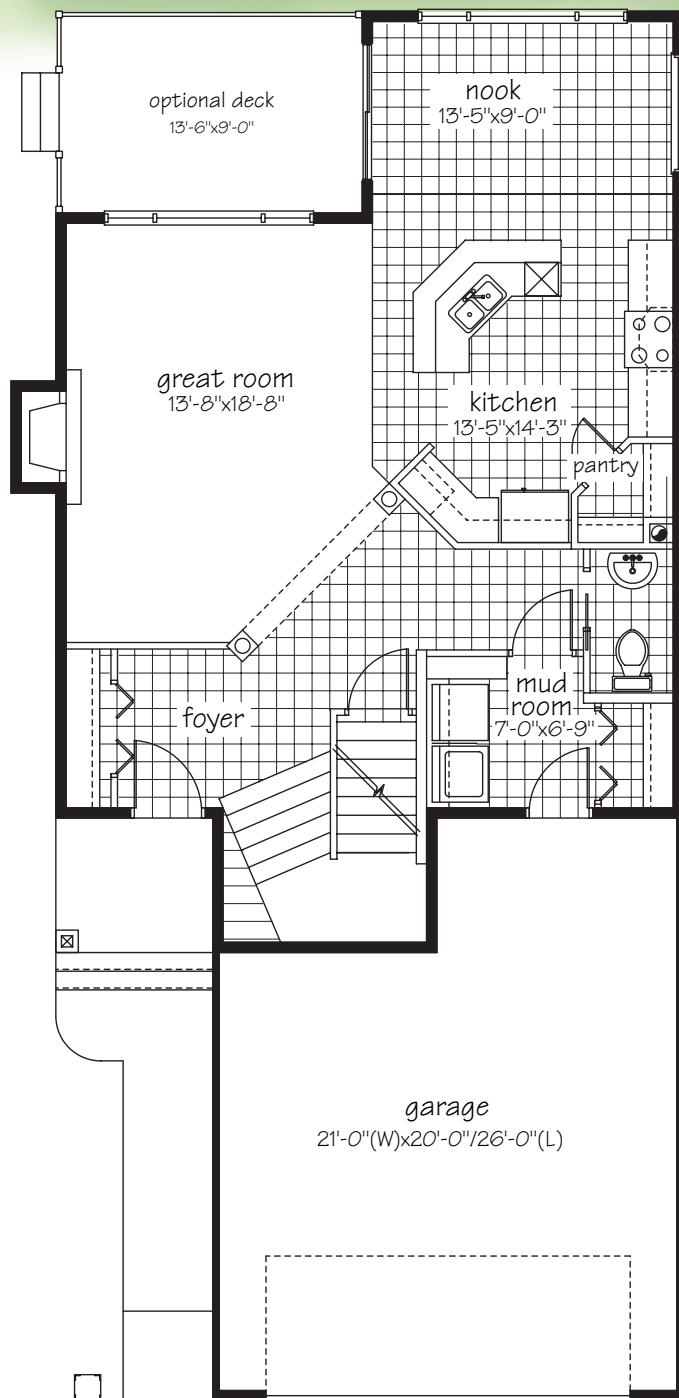

Tuscany II

2,025 sq. ft.
28' Pocket

Two-Storey

Main Floor Plan - 945 sq. ft.

Upper Floor Plan - 1,080 sq. ft.