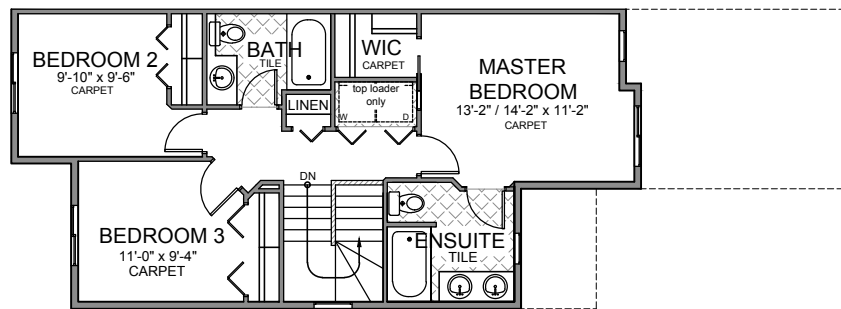

Dugenta - A

1,322 Sq.Ft.
 Two-Storey Duplex
 Attached Single Garage
 20' unit
 8'-1" Ceiling

April 20, 2017

Upper Floor Plan - 681 sq.ft.

(shown with Advantage Specifications)

Main Floor Plan - 641 sq.ft.

8'-1" Main Floor Ceiling