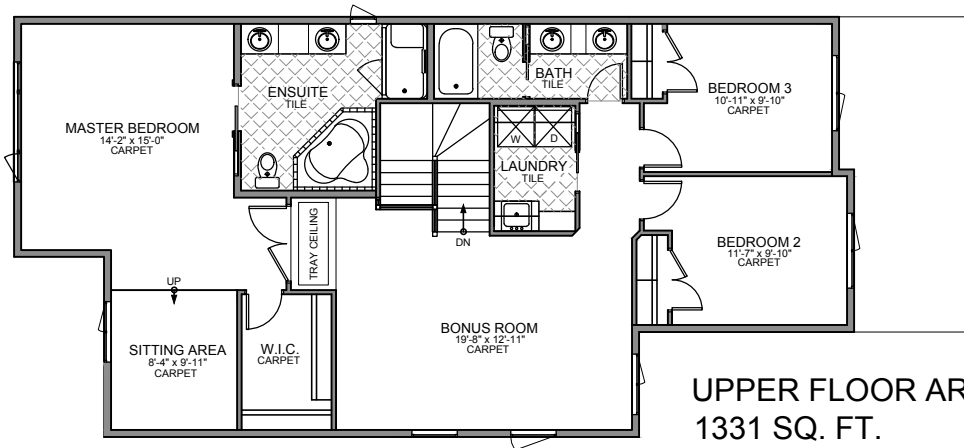

Martino - A

2,388 Sq.Ft.
Two-Storey
28'-0" Pocket
9'-1" Ceiling

Date: October 17, 2017

UPPER FLOOR AREA:
1331 SQ. FT.

(shown with Premier Specifications)

MAIN FLOOR AREA:
1057 SQ. FT.

9' - 1" Main Floor Ceiling