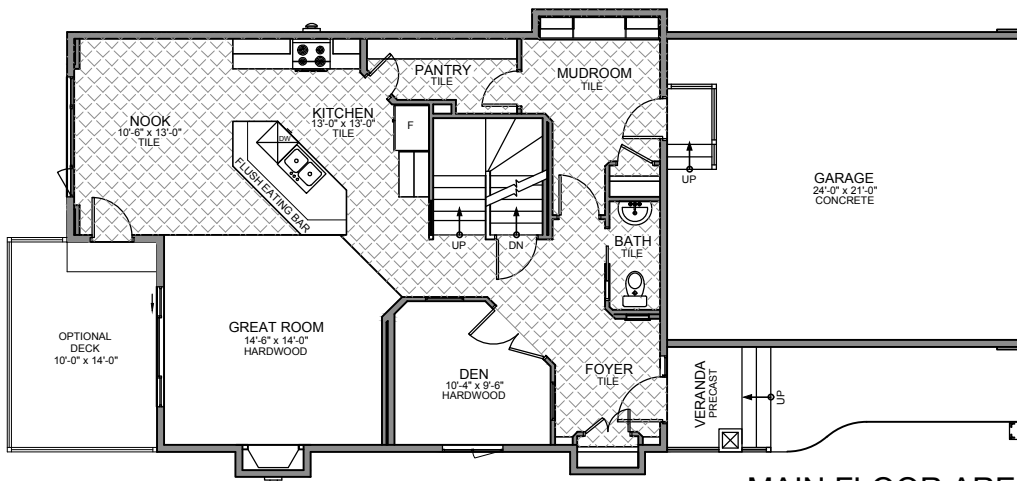

Martino - A

2,388 Sq.Ft.
Two-Storey
28'-0" Pocket
9'-1" Ceiling

Date: October 17, 2017

UPPER FLOOR AREA:
1331 SQ. FT.

(shown with Premier Specifications)

MAIN FLOOR AREA:
1057 SQ. FT.

9' - 1" Main Floor Ceiling